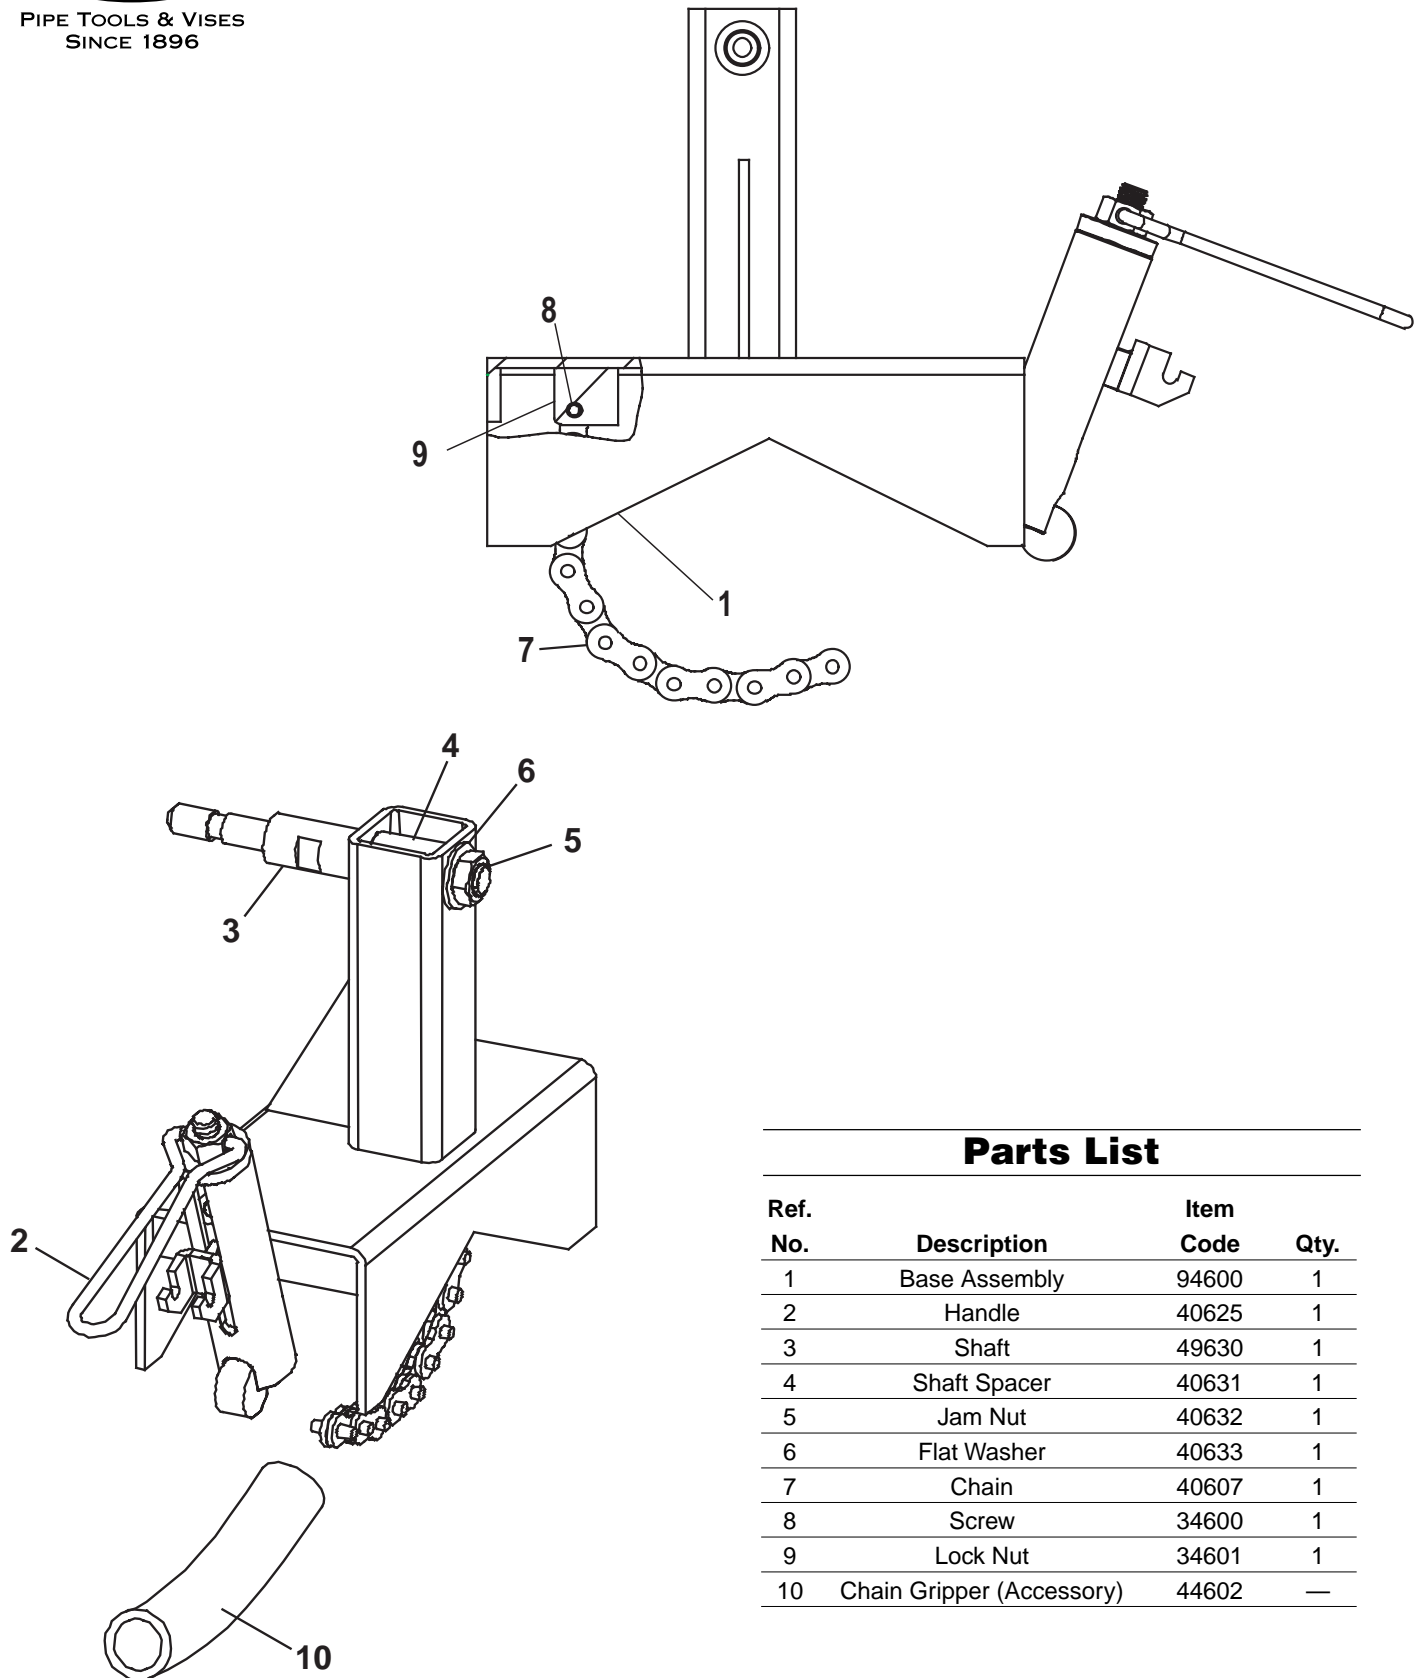

PIPE TOOLS & VISES
SINCE 1896

Saw It Vise

Replacement Parts

Parts List

Ref. No.	Description	Item Code	Qty.
1	Base Assembly	94600	1
2	Handle	40625	1
3	Shaft	49630	1
4	Shaft Spacer	40631	1
5	Jam Nut	40632	1
6	Flat Washer	40633	1
7	Chain	40607	1
8	Screw	34600	1
9	Lock Nut	34601	1
10	Chain Gripper (Accessory)	44602	—